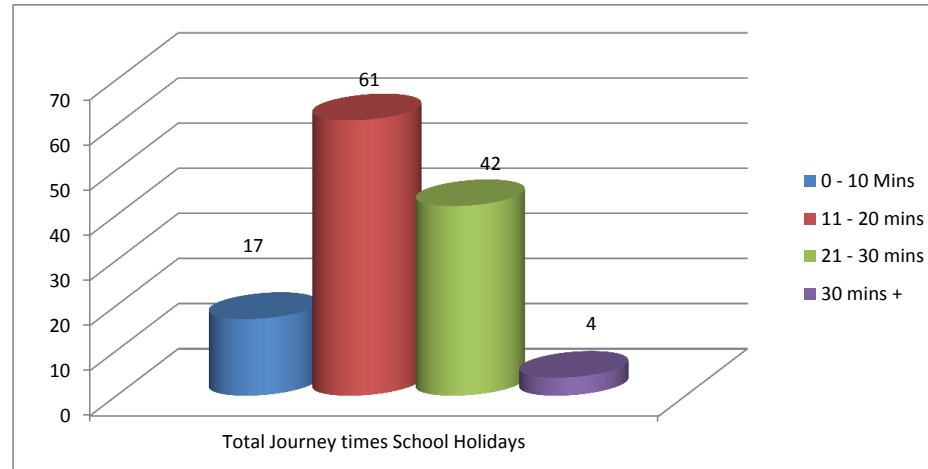

YH17 MYV YH17 MYV 03/11/2017
YH17 MYV YH17 MYV 30/10/2017
YH17 MYV YH17 MYV 01/11/2017
YH17 MYV YH17 MYV 02/11/2017

07:46 [Huddersfield Royal Hospital], 19 Acre House Avenue (Acre House Ave), Huddersfield HD3 3EA, UK
17:00 [Huddersfield Royal Hospital], 19 Acre House Avenue (Acre House Ave), Huddersfield HD3 3EA, UK
07:29 10 Dryclough Lane (Dryclough Ln), Halifax HX3 0NH, UK
08:28 8 Dryclough Lane (Dryclough Ln), Halifax HX3 0NH, UK