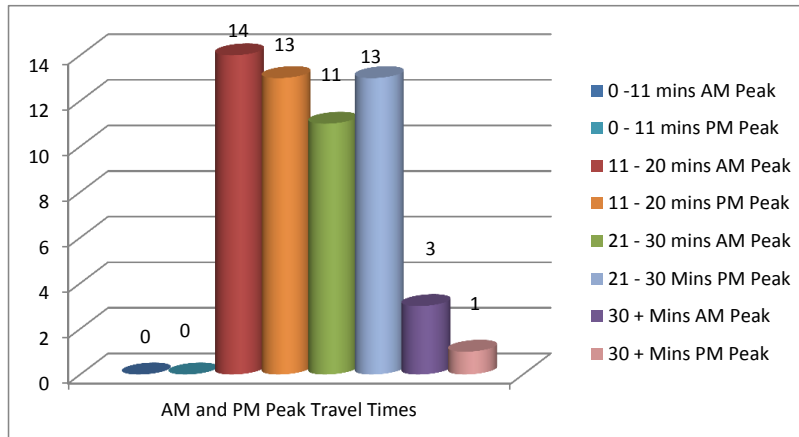

31	5.3	10
32	4.8	7
50	11.1	9
53	5.3	12
4		

Peak Time	Morning	07:00 - 10:00
0 - 10 mins		0
11 - 20 mins		14
21 - 30 mins		11
30 + mins		3

Peak time	Evening	15:00 - 18:00
0 -10 mins		0
11 - 20 mins		13
21 - 30 mins		13
30 + mins		1